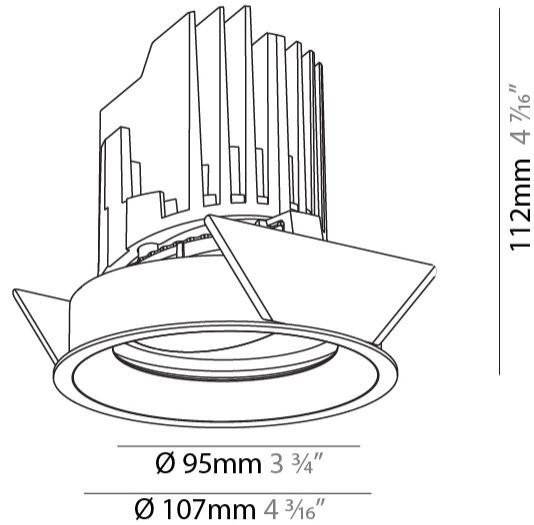

PHYSICAL

Shape: Round
Diameter (mm): 107
Diameter (in): 4 3/16
Height (mm): 112
Height (in): 4 7/16
Ceiling Thickness (mm): 10 / 12.5 / 15
Ceiling Thickness (in): 3/8 or 1/2 or 9/16
Min. Recessing Depth (mm): 130
Min. Recessing Depth (in): 5 1/8
Light Distribution: Adjustable / Downlight
Weight (kg): 0.484
Weight (lbs): 1.07
Fixture Finish: SSR / BKV / CWI / CRY / HAB / UFT / ITA / RUA / FTG / MYG / LOD / PUS / FRO / FUP / KIA / POP / BLS / SPG / MEY / GOH / GUM / CHC / COM / ABZ / JAG / OBR / MOS / ROR
Fixture Material: Aluminum Die Cast
Cut-out Measurements: 98mm / 3 7/8"

ELECTRICAL

Lamp Type: LED (Zhaga Standard)
Input Wattage (W): 16.5
Total Output Wattage (W): 14
Dimming: Tri-Mode (Non-Dimming and Phase Dimming (120Vac only) and 0-10V Dimming)
Driver Included: No
Driver Location: Recessed Housing
Driver Type: Constant Current - Universal
Driver Class: Class 2
Housing: See components
Input Voltage (V): 120 - 277
Constant Current (MA): 500

LED

Number of LEDs: 1
Color Temperature (°K): 2700 / 3000 / 3500 / 4000
Max. Delivered Lumen (lm): 1140 / 1180 / 1245 / 1270
Nominal Lumen (lm): 1386 / 1438 / 1511 / 1542
CRI: >90 CRI
Lamp Life (hrs): 50000

OPTICAL

Reflector: 14 / 18 / 42
Adjustability: Rotational 355°; Tilt 30°

RATINGS AND CERTIFICATIONS

Certified By: Certified for North American Standards
IP rating: IP54