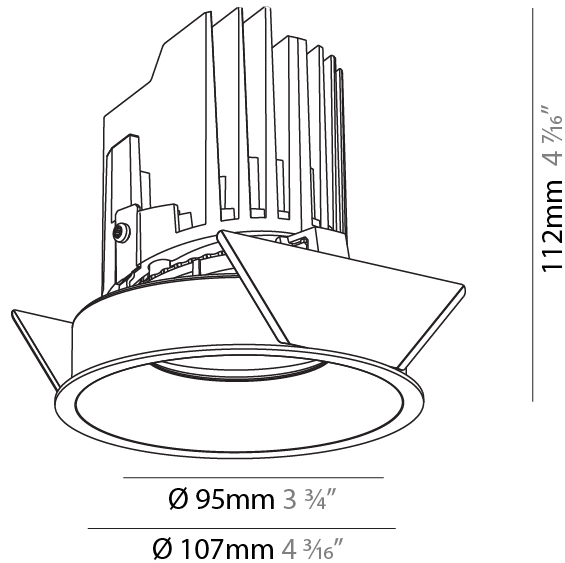

PHYSICAL

Shape: Round
Diameter (mm): 107
Diameter (in): 4 ³/₁₆
Height (mm): 112
Height (in): 4 ⁷/₁₆
Ceiling Thickness (mm): 10 / 12.5 / 15
Ceiling Thickness (in): 3/8 or 1/2 or 9/16
Min. Recessing Depth (mm): 130
Min. Recessing Depth (in): 5 ¹/₈
Light Distribution: Adjustable / Downlight
Weight (kg): 0.465
Weight (lbs): 1.03
Fixture Finish: SSR / BKV / CWI / CRY / HAB / UFT / ITA / RUA / FTG / MYG / LOD / PUS / FRO / FUP / KIA / POP / BLS / SPG / MEY / GOH / GUM / CHC / COM / ABZ / JAG / OBR / MOS / ROR
Fixture Material: Aluminum Die Cast
Cut-out Measurements: 98mm / 3 7/8"

ELECTRICAL

Lamp Type: LED (Zhaga Standard)
Input Wattage (W): 16.5
Total Output Wattage (W): 13
Dimming: Tri-Mode (Non-Dimming and Phase Dimming (120Vac only) and 0-10V Dimming)
Driver Included: No
Driver Location: Recessed Housing
Driver Type: Constant Current - Universal
Driver Class: Class 2
Housing: See components
Input Voltage (V): 120 - 277
Constant Current (MA): 500

LED

Number of LEDs: 1
Color Temperature (°K): 2700 / 3000 / 3500 / 4000
Max. Delivered Lumen (lm): 1130 / 1180 / 1235 / 1260
Nominal Lumen (lm): 1386 / 1438 / 1511 / 1542
CRI: >90 CRI
Lamp Life (hrs): 50000

OPTICAL

Reflector: 20 / 40 / 60
Adjustability: Rotational 355°, Tilt 10°

RATINGS AND CERTIFICATIONS

Certified By: Certified for North American Standards
IP rating: IP54