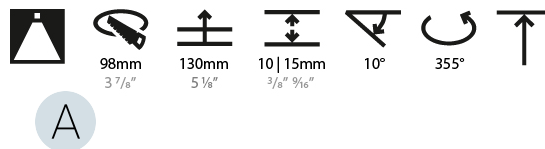

PHYSICAL

Shape: Round
Diameter (mm): 107
Diameter (in): 4 ³/₁₆
Height (mm): 112
Height (in): 4 ⁷/₁₆
Ceiling Thickness (mm): 10 / 12.5 / 15
Ceiling Thickness (in): 3/8 or 1/2 or 9/16
Min. Recessing Depth (mm): 130
Min. Recessing Depth (in): 5 ¹/₈
Light Distribution: Adjustable / Downlight
Weight (kg): 0.465
Weight (lbs): 1.03
Fixture Finish: SSR / BKV / CWI / CRY / HAB / UFT / ITA / RUA / FTG / MYG / LOD / PUS / FRO / FUP / KIA / POP / BLS / SPG / MEY / GOH / GUM / CHC / COM / ABZ / JAG / OBR / MOS / ROR
Fixture Material: Aluminum Die Cast
Cut-out Measurements: 98mm / 3 7/8"

ELECTRICAL

Lamp Type: LED (Zhaga Standard)
Input Wattage (W): 16.5
Total Output Wattage (W): 13
Dimming: Tri-Mode (Non-Dimming and Phase Dimming (120Vac only) and 0-10V Dimming)
Driver Included: No
Driver Location: Recessed Housing
Driver Type: Constant Current - Universal
Driver Class: Class 2
Housing: See components
Input Voltage (V): 120 - 277
Constant Current (MA): 500

LED

Number of LEDs: 1
Color Temperature (°K): 2700 / 3000 / 3500 / 4000
Max. Delivered Lumen (lm): 1130 / 1180 / 1235 / 1260
Nominal Lumen (lm): 1386 / 1438 / 1511 / 1542
CRI: >90 CRI
Lamp Life (hrs): 50000

OPTICAL

Reflector: 20 / 40 / 60
Adjustability: Rotational 355°, Tilt 10°

RATINGS AND CERTIFICATIONS

Certified By: Certified for North American Standards
IP rating: IP54